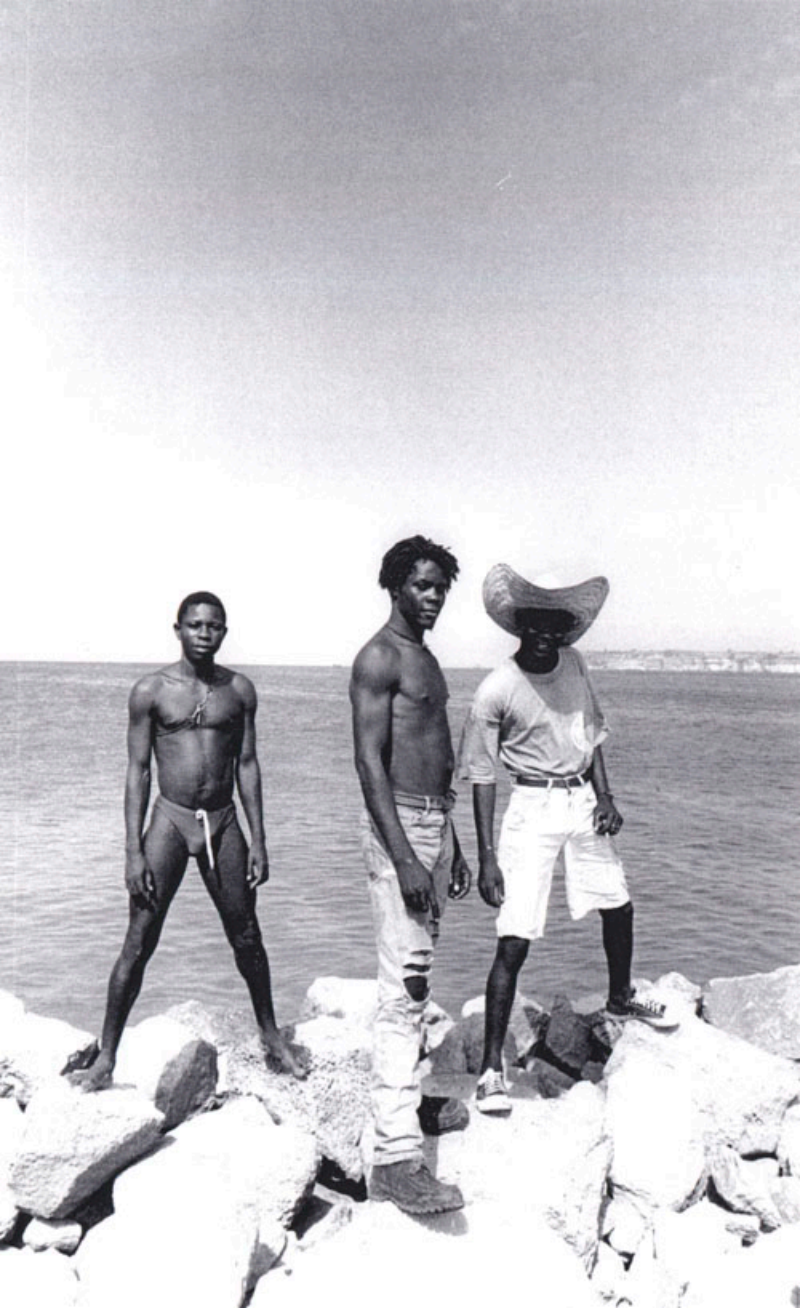

Hand-drawn illustration of a woman with purple hair, wearing a blue tank top and green shorts, standing with her hands raised. The drawing is signed "Geo-Corpe 20" on the right side.

Ê, POVO, Ê

VERSAL EDITORES

HOLANDA CAVALCANTI

Ê, POVO, Ê

Fotografias do povo negro
do Brasil e de Angola.

Prefácio

Gilberto Gil

Textos

João José Reis

Renato da Silveira